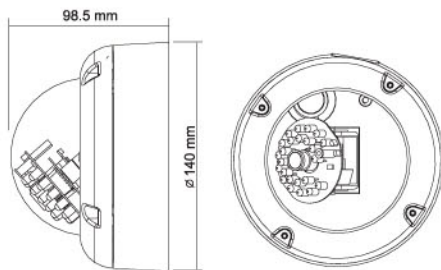

20M IR Vandal-proof Dome Camera

Features :

- Rugged and Vandal-proof
- Built-in 24 pieces IR-LED
- Effective range up to 20M

Dome Camera

Model No.	RYK-3H41L	RYK-3H43L
Image Device	1/3" B/W Sony Super HAD	1/3" B/W Sony Super HAD (Hi-Res.)
Picture Elements	EIA:510x492, CCIR:500x582	EIA:768x494, CCIR:752x582
Resolution	420 TVL	600 TVL
Min. Illumination	0.1 Lux / F 2.0	0.2 Lux / F 2.0
S/N Ratio	More than 48dB	
Electronic Shutter	EIA:1/60~1/100,000, CCIR:1/50~1/110,000	
Gamma	0.45	
Lens Furnished	Board Lens 3.6mm / F2.0 (option:4.3/6/8/12mm)	
Gain Control	Auto	
Sync. System	Internal	
Video Output	1 Vp-p / 75 Ohms	
Infrared Luminary	24 pieces IR-LED	
Wavelength	850 nm	
Illumination Distance	20 M	
Power Supply	DC12V ± 10%	
Power Consumption	IR On:4.5W max. IR Off:1.1W max.	IR On:4.5W max. IR Off:1.4W max.
Operating Temp.	-10°C ~ 50°C	