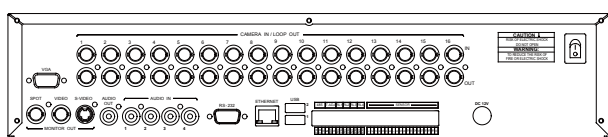

## Features

- Real-time recording as MPEG4 compression
- Simultaneously operate of live, recording, playback, backup, network and copy
- 4 channels audio recording with 1 channel output
- 4 IDE HDDs support
- 3 USB 2.0 ports for USB mouse, system upgrade
- Built-in DVD±RW / CD-RW (option)
- TCP/IP, Dynamic IP, DHCP support
- S-video, Spot monitor output, VGA option
- Pre / Post-Alarm recording (5 / 60 seconds)
- Control PTZ camera through RS-485
- Remote controller
- AVI file converter