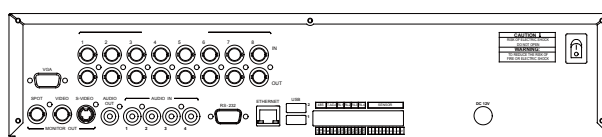

RYK-9309

Model No.		RYK-9317	RYK-9309
Video	Format	NTSC / EIA or PAL / CCIR	
	Compression	MPEG4	
	Input	16 CH, BNC	8 CH, BNC
	Loop Output	16 CH, BNC	8 CH, BNC
	Main Output	1 CH, BNC 1 CH, VGA (Analogue non-interlaced RGB, compatible with TFT LCD supports 50Hz mode in PAL) (option)	
Audio	Spot Output	1 CH, BNC	
	Input	4 CH, RCA	
Display	Output	1 CH, RCA	
	Resolution	720x480 (NTSC), 720x576 (PAL)	
	Frame Rate	Max. 480 / 400 IPS (NTSC / PAL)	Max. 240 / 200 IPS (NTSC / PAL)
Recording	Division	Single, Sequence, Multiple (4,9,16), Digital zoom x2, Freeze	
	Resolution	360x240, 720x240, 720x480 (NTSC), 360x288, 720x288, 720x576 (PAL)	
	Frame Rate	Max. 480 / 400 IPS (NTSC / PAL)	Max. 240 / 200 IPS (NTSC / PAL)
	Quality	Superfine / Fine / Low	
	Pre / Post Alarm Recording	5 secs (Pre), 60 secs (Post), programmable per camera	
HDD	Mode	Manual / Schedule / Event (Motion Detection / Video Loss / Sensor)	
	Water Mark	Support	
	Basic Storage Requirement	4x3.5" IDE HDD (Max. 750GB) 5400 ~ 7200RPM, 45MHz DMA, EIDE compatible, Faster than 9.0ms avg.	
Alarm	Input	16 (NO / NC programmable)	8 (NO / NC programmable)
	Output	4 Relay, Terminal Block	
	Triggered Mode	Motion Detection, Video Loss, Sensor Input, Power Failure, HDD Error	
Network	Action	Recording, Relay Output, Sound Alert, E-mail	
	Protocol	10/100 BaseT Ethernet, TCP/IP, DHCP, DNS, SMTP, HTTP	
Backup Device	Remote	View, Search, Recording & Control by Client Program / IE Browser	
PTZ Camera		USB Stick / CD-RW / DVD±RW (option)	
Backup File Format		Support (Up to 16 models)	
Multi-Language		Proprietary, AVI	
Search Method		English, Chinese, Japanese, Korean, Spanish, Polish, Russian, Turkish, French, German	
Serial Connectors		By Date, Time, Event, Block, File, Bookmark, Log File	
Power Supply		USB 2.0x3, RS-232C, RS-422 / RS-485	
Weight		AC100~240V 50/60 Hz, DC12V / 10A	
Dimensions (WxHxD)		Approx. 8 Kg (without HDD)	
Operating Environment		430x90x425 mm	
		30 ~ 80% RH, 5°C ~ 40°C (41°F ~ 104°F)	

■ IPS: Images Per Second